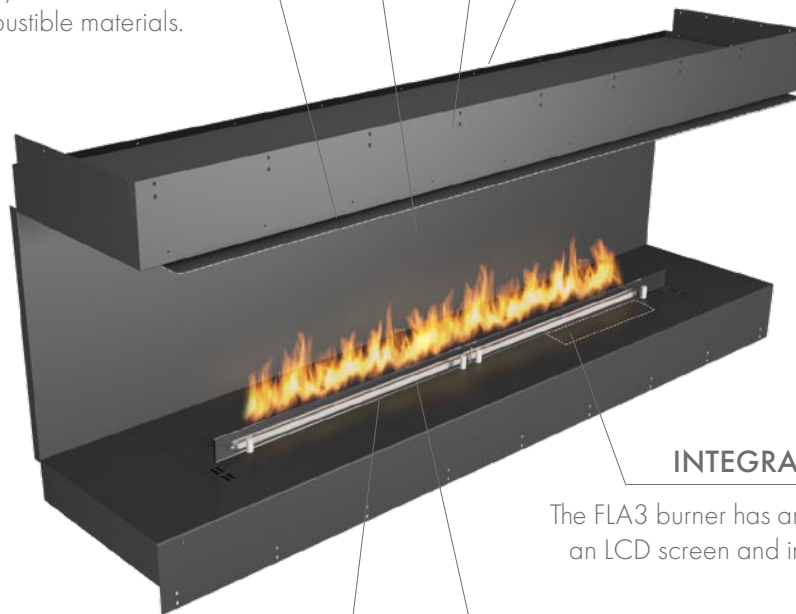

### BAY FIREPLACE

The bay fireplace brings a true panoramic fire. Enjoy the widest flame from three different sides.

### INTEGRATED CONTROL PANEL

The FLA3 burner has an intuitive control panel with an LCD screen and inlet for automatic refuelling.

# Forma 2700 Three-Sided

Burner model	FLA3 2490 (BEV Technology®)
Fuel tank capacity	14.8 L
Maximum burn time	12 hours
Maximum heat output	22.5 kW
Minimum room cubature	225 m <sup>3</sup>
Flame height regulation	6 stages
Weight	202.4 kg
Fuel type	bioethanol 86 - 96,6%
Flue	not required
Air change rate	1 space volume per hour
Power supply	230 V
Finish	black powder coating
Materials	steel, galvanized steel, toughened glass
Application	for indoor use only